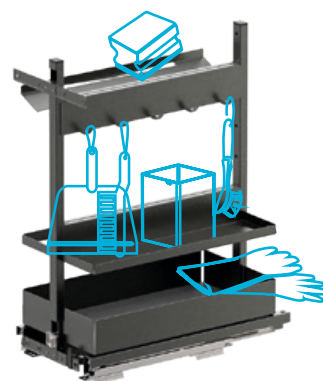

VS LARDER FLEX CLEAN

- 1x VS Larder Flex Hook
- 1x VS Larder Flex Roll
- 1x VS Larder Flex Frame
- 1x VS Larder Flex Tray H0