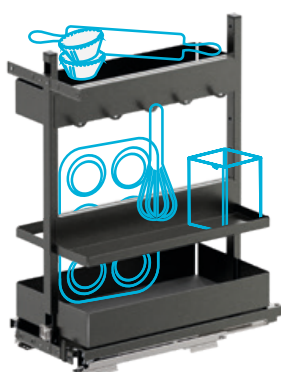

VS LARDER FLEX BAKE

- 1x VS Larder Flex Hook
- 1x VS Larder Flex Frame
- 1x VS Larder Flex Tray H0
- 1x VS Larder Flex Tray H2